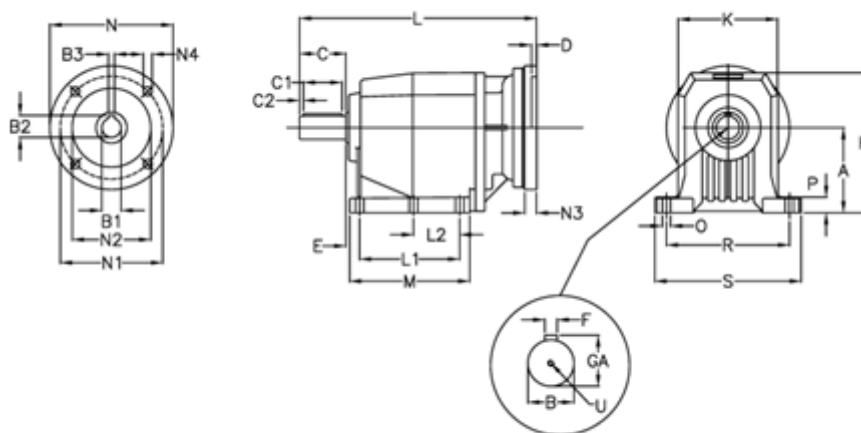

Article number: 40600701021250  
 Description: Helical gearbox  
 C702P-10,2-P132B5

## Measures

A = 210	D = 5.0	L2 = 0.0	P = 30
B = 60	E = 25	M = 222.0	R = 300
B1 = 38	F = 18	N = 300	S = 350
B2 = 41.3	GA = 64.0	N1 = 265	U = M20x42
B3 = 10	H = 349	N2 = 230	
C = 120	K = 262	N3 = 16	
C1 = 90	L = 519.5	N4 = 14	
C2 = 15	L1 = 165.0	O = 22	